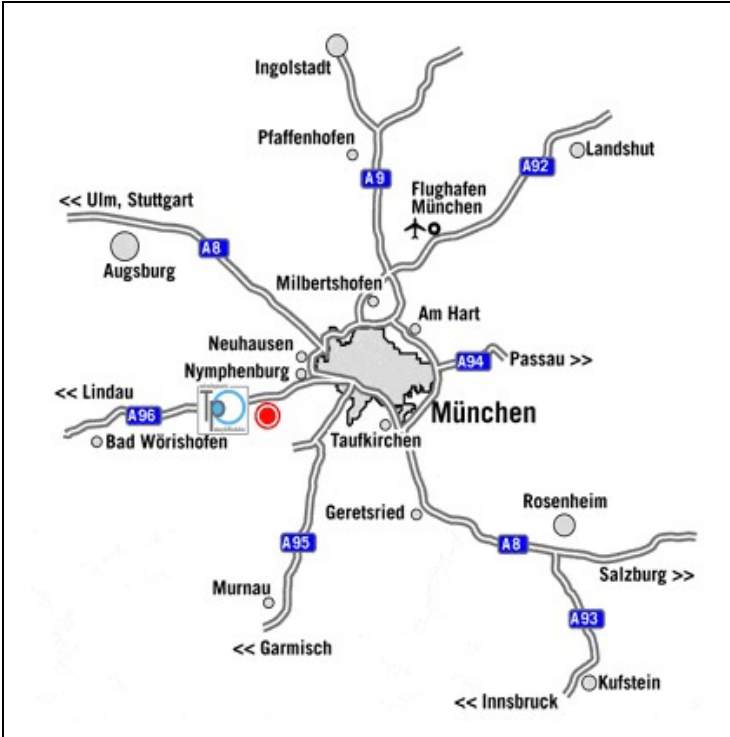

Directions - RAYLASE AG

By car:

1. Highway Munich/Lindau (A96)
2. Exit No. 32 "Oberpfaffenhofen"
3. Towards Herrsching/Wessling
4. At the first roundabout (after approx. 1.5 km): Take the second exit, towards Oberpfaffenhofen
5. First left = Argelsrieder Feld
6. You will find RAYLASE AG on the right

By local train:

1. From the airport take the S8 to the Main Station (Hauptbahnhof)
2. Take the S5 towards Herrsching/Wessling
3. Alight at "Wessling" station
4. 20 minutes walk or take a taxi to "Argelsrieder Feld"